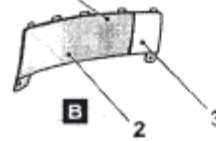

BODY COLOURING

Front bumper

Rear bumper

Side cover

MITSUBISHI	
	
1	BODY COLOR
2	CMH18015 (Medium Argent)
3	AC11169 (Silver)

DOOR SASH, WHEELHOUSE

MITSUBISHI	
	
1	Lustrous Black (AC10790)
2	Black (AC10657)

RELATED COLORS / ANBAUTEILFARBTOENE