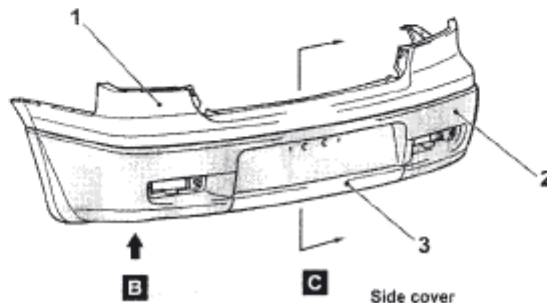

Rear bumper

MITSUBISHI	
1	BODY COLOR
2	CMH18015 (Medium Argent)
3	AC11169 (Silver)