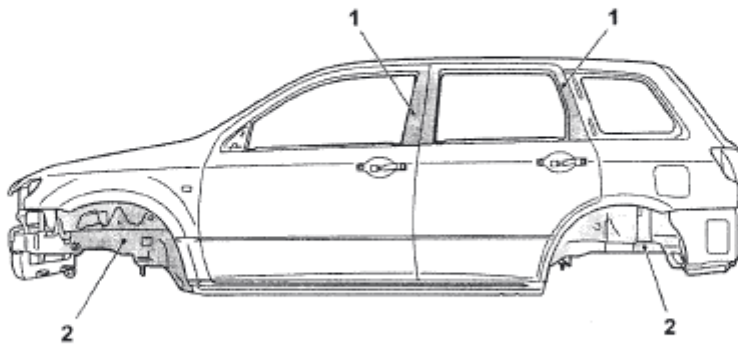

BODY COLOURING

Front bumper

Rear bumper

Side cover

MITSUBISHI	
	
1	BODY COLOR
2	CMH18015 (Medium Argent)
3	AC11169 (Silver)

DOOR SASH, WHEELHOUSE

MITSUBISHI	
	
1	Lustrous Black (AC10790)
2	Black (AC10657)

RELATED COLORS / ANBAUTEILFARBTOENE