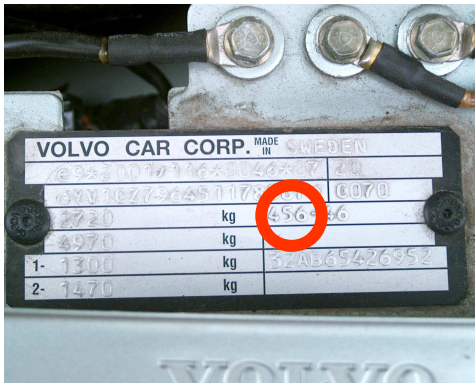

VOLVO

MODELS / MODELLE

200 Series	C30	V40	XC90		
300 Series	C70	V50			
400 Series	R-Series	V60			
480 ES	S40	V70			
700 Series	S60	XC			
800 Series	S70	XC60			
900 Series	S80	XC70			

VIN / TYPENSCHILD

VIN PLATE LOCATIONS

1. XC90, C70, S70, S80, V70
2. S40, V40, V70
3. S60
4. C30, S40, V50, V70, XC70

**VIN PLATE LOCATION
S40**

**VIN PLATE LOCATION
XC90**

**VIN PLATE XC90
PAINTCODE = 456**

RELATED COLORS / ANBAUTEILFARBTOENE